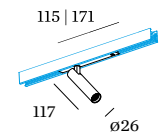

# MATCH on track

STREX 48V SYSTEM